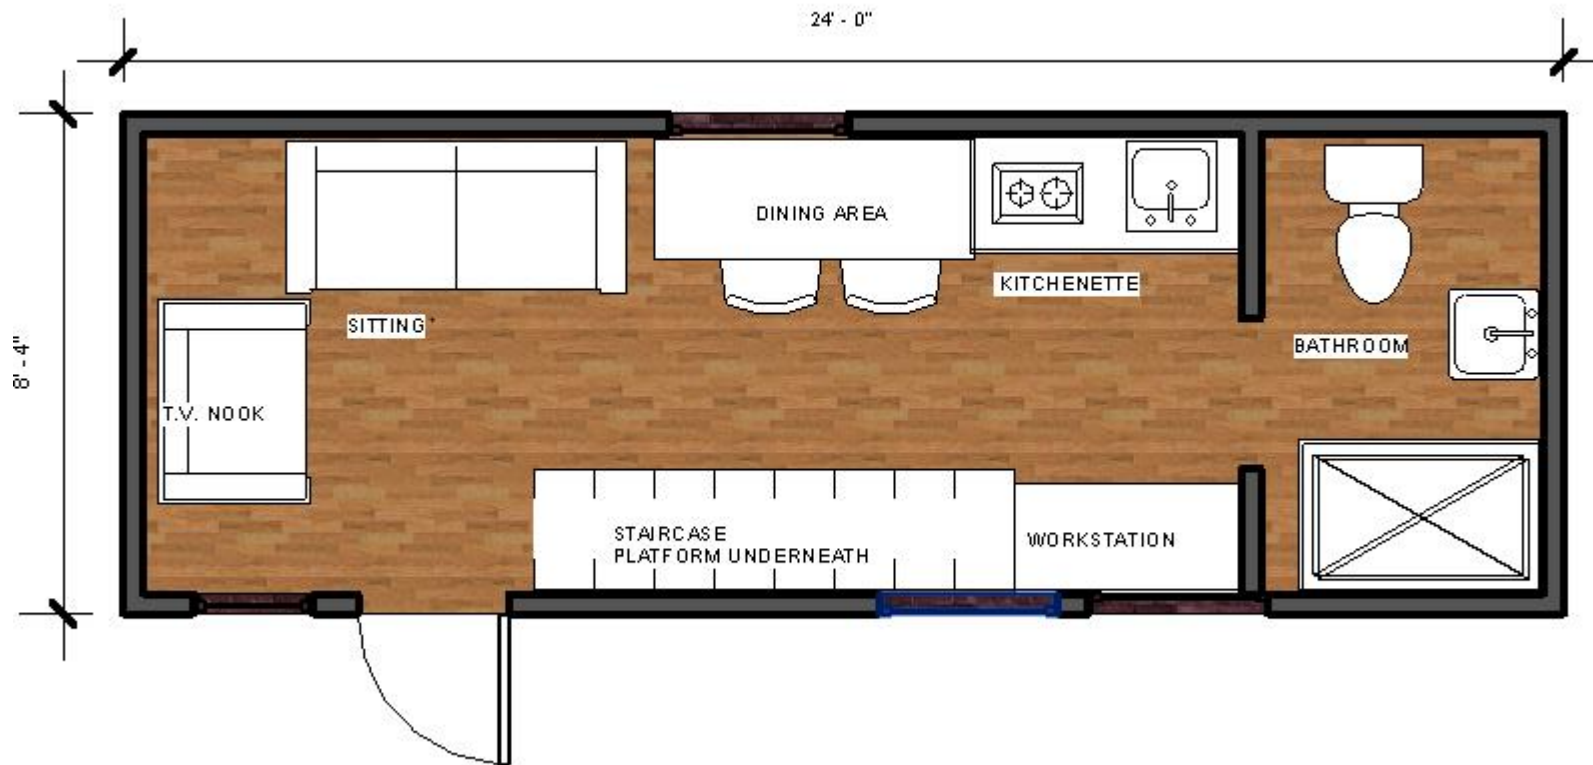

TINY HOUSE PLAN (FREE)

www.autodesk.com/revit

Owner

Project Name

No.	Description	Date

Unnamed

Project number	Project Number	A101
Date	Issue Date	
Drawn by	Author	
Checked by	Checker	
		Scale 3/16" = 1'-0"