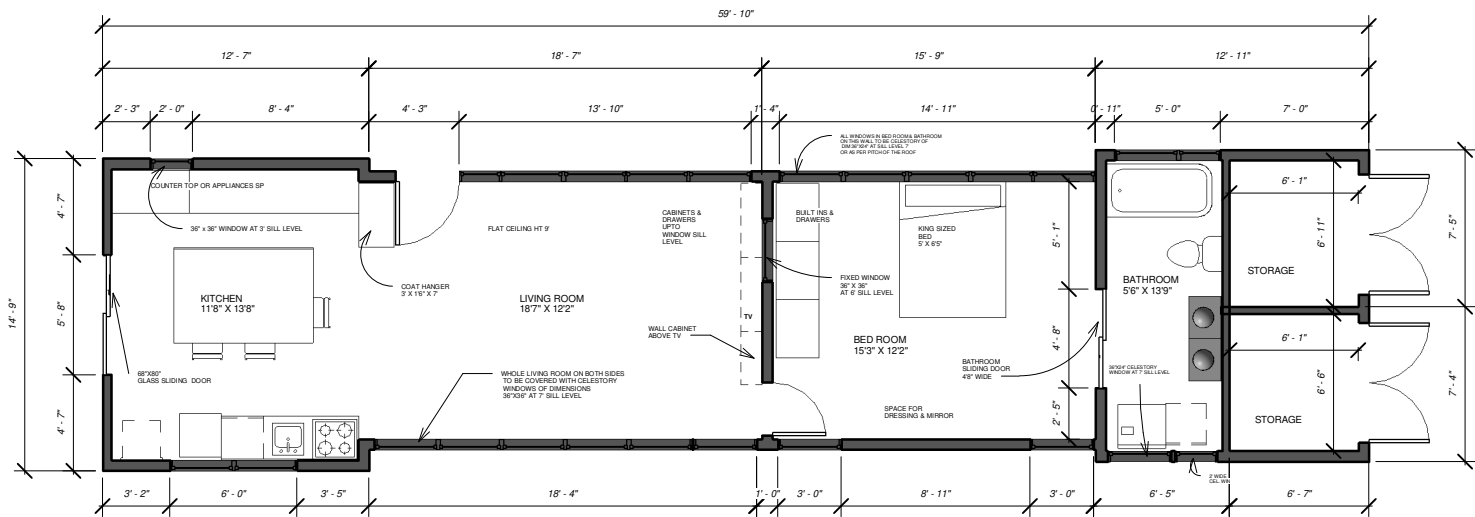

TINY HOUSE PLAN (FREE)

www.autodesk.com/revit

Owner

Project Name

No.	Description	Date

Unnamed

Project number	Project Number	A101
Date	Issue Date	
Drawn by	Author	
Checked by	Checker	
		Scale 3/16" = 1'-0"